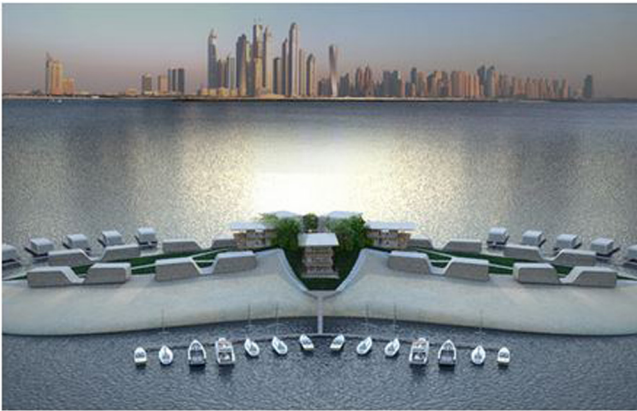

INDUSTRY PAGES

- 68** INDUSTRY COMMENT
- 70** MOVERS & SHAKERS
- 71** CITYSCAPE EVENTS
- 72** PROJECT OF THE MONTH

Sao Paulo Island - The World

Architect	Arch WT Project
Name of Project	Sao Paulo Island - The World
Project Location	The World Dubai, UAE
Sector	Luxury Residential
Features	The priceless privilege of the spectacular panoramic views of Dubai Marina enjoyed by Sao Paulo island

Description	<p>Luxury residential private island of Sao Paulo of The World, Dubai.</p> <p>A masterplan inspired by the Brazilian emblem. Five luxurious central villas set in the rock, refreshed by waterfalls and two lines of immaculate villas along the green wings overlook the sea.</p> <p>Two groups of luxurious floating villas at the extremities of the island benefit from the strategic location directly on the sea with a dream terrace on Dubai Marina.</p> <p>The unequalled strength and explosive energy of Brazil, wonderful and unpredictable country, concentrate in this wonderful little star of paradise in Sao Paulo Island of the World</p>
--------------------	---