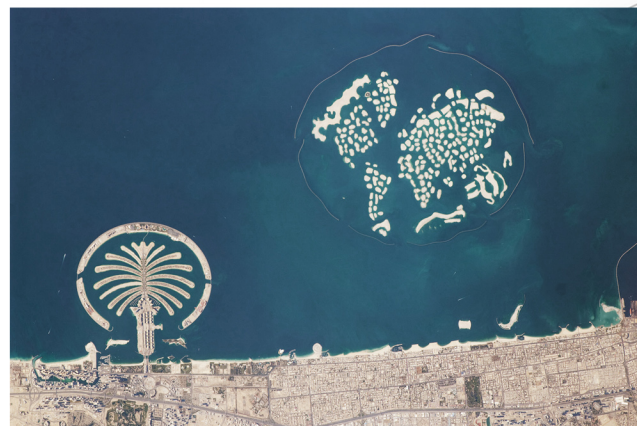

INDUSTRY PAGES

- 68** INDUSTRY COMMENT
- 70** MOVERS & SHAKERS
- 71** CITYSCAPE EVENTS
- 72** PROJECT OF THE MONTH

Sao Paulo Island - The World

Architect	Arch WT Project
Name of Project	Sao Paulo Island - The World
Project Location	The World Dubai, UAE
Sector	Luxury Residential
Features	The priceless privilege of the spectacular panoramic views of Dubai Marina enjoyed by Sao Paulo island

Description	<p>Luxury residential private island of Sao Paulo of The World, Dubai.</p> <p>A masterplan inspired by the Brazilian emblem. Five luxurious central villas set in the rock, refreshed by waterfalls and two lines of immaculate villas along the green wings overlook the sea.</p> <p>Two groups of luxurious floating villas at the extremities of the island benefit from the strategic location directly on the sea with a dream terrace on Dubai Marina.</p> <p>The unequalled strength and explosive energy of Brazil, wonderful and unpredictable country, concentrate in this wonderful little star of paradise in Sao Paulo Island of the World</p>
--------------------	---